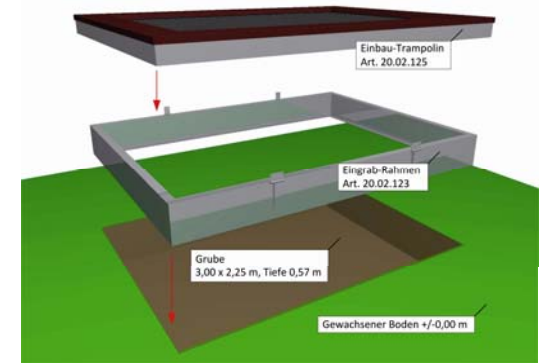

HUCK^{PLAY}

Trampoline 2012 —Art No 20.02.108

New Trampoline 2012 comes with integrated dig-in frame as standard for the customary quick and simple installation that does not require any concrete work at all!

Like all Hally Gally Trampolines, this item is delivered fully assembled.

All you have to do is dig a 45cm deep pit, place the trampoline inside and fill it in—DONE!

Product Information:

Jumping Surface:	1.50m x 2.00m
Outside Measurements:	2.00m x 2.50m
Safety Zone:	4.50m x 5.00m
Fall Protection:	17.50m ²
Height of Fall:	1.00m

Equipment:

Jumping Surface: Non-Slip, Vandal Proof Matting for Medium Jumping Heights

Bordered by Fall Protection Panels

(Grass is an adequate surface around the mat)

Includes integrated Dig-In Frame