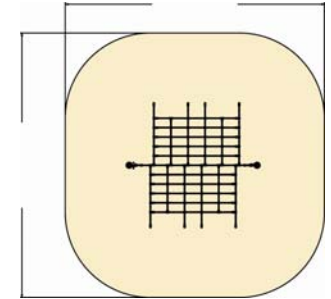

# Easy-Climb 4—Art No. 4591-40-4

### Product Information:

Equipment Height:	1.60m
Space Requirement:	2.35m x 2.20m
Safety Zone:	4.70m x 4.60m
Fall Protection:	19.50 M2
Height of Fall:	Max. 1.50m

### Equipment:

- 2 Steel Posts (Ø102mm) Hot-Dip Galvanised, 2.40m Length with Caps
- Special Red Paint Included in Delivery for Application on Site by Installer
- Climbing Net in the Shape of a Gable Roof
- Ropes & Nets made of 16mm Hercules Rope with 6-Strand steel core