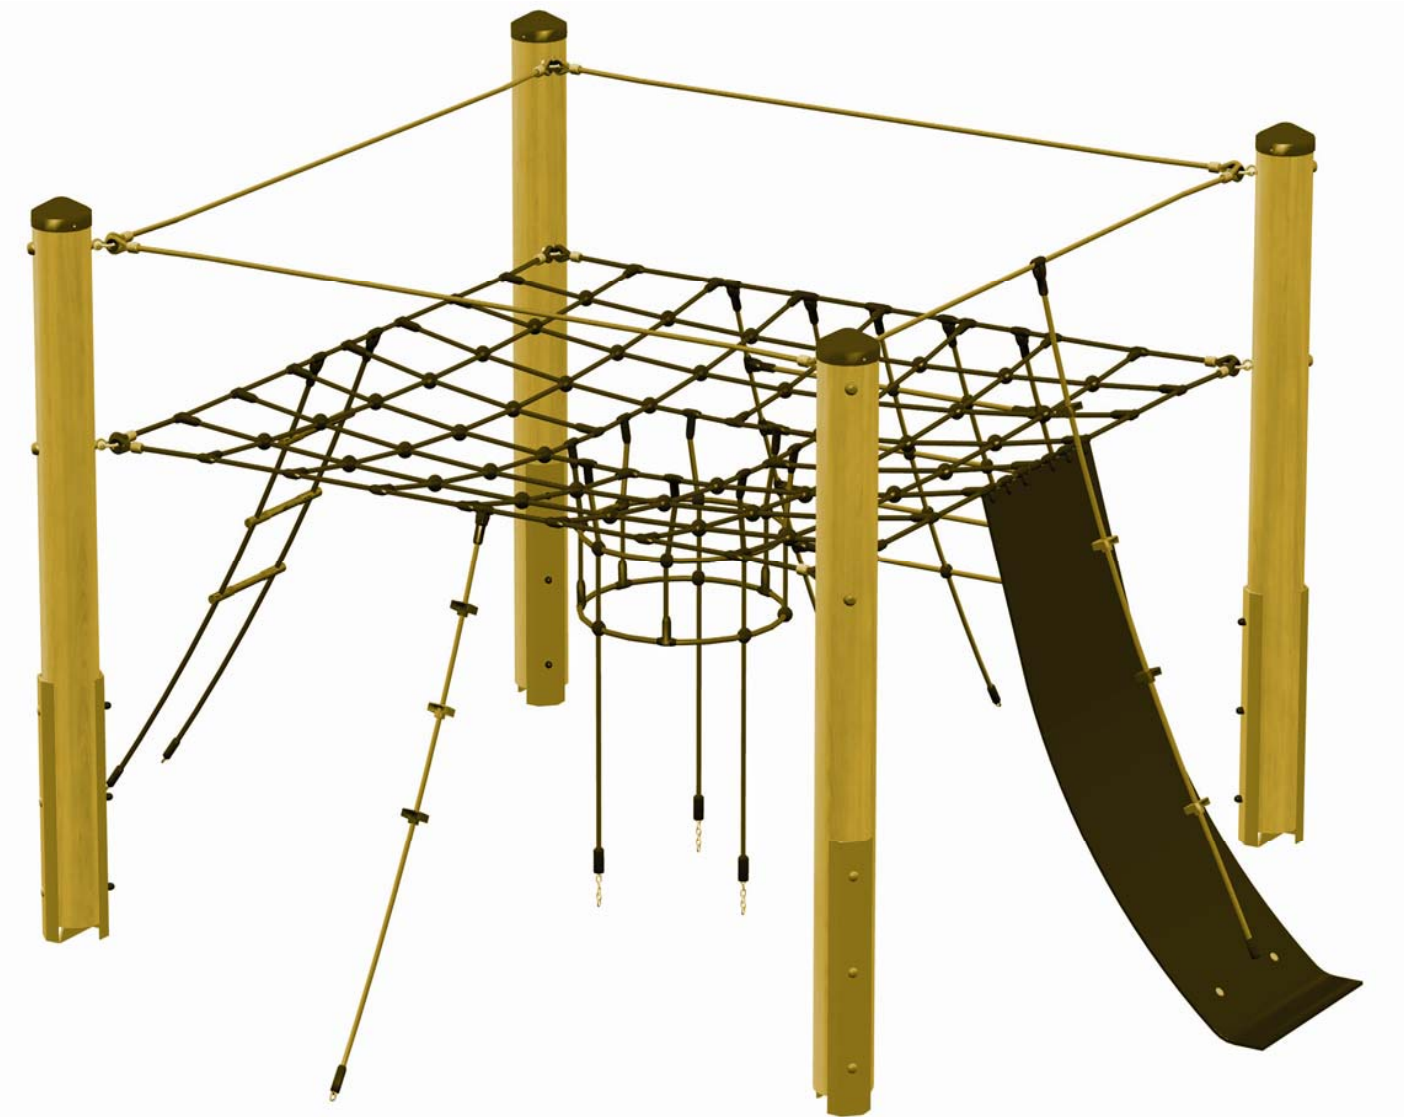

Sky Castle —Art No. 4638

Product Information:

Equipment Height:	2.20m
Space Requirement:	Ø 4.30m
Safety Zone:	Ø 7.30m
Fall Protection:	42.00 M2
Height of Fall:	1.50m

Equipment:

- Standard Version: 4 Oak Posts (Ø160mm), Varnished, Length 3m with Steel safety Plates
- 1 Horizontal Net with Net Chimney
- 1 Rubber Floor Climber
- 2 Rope Ladders
- 1 Climbing Net
- Ropes & Nets made of 16mm Hercules Rope with 6-Strand steel core