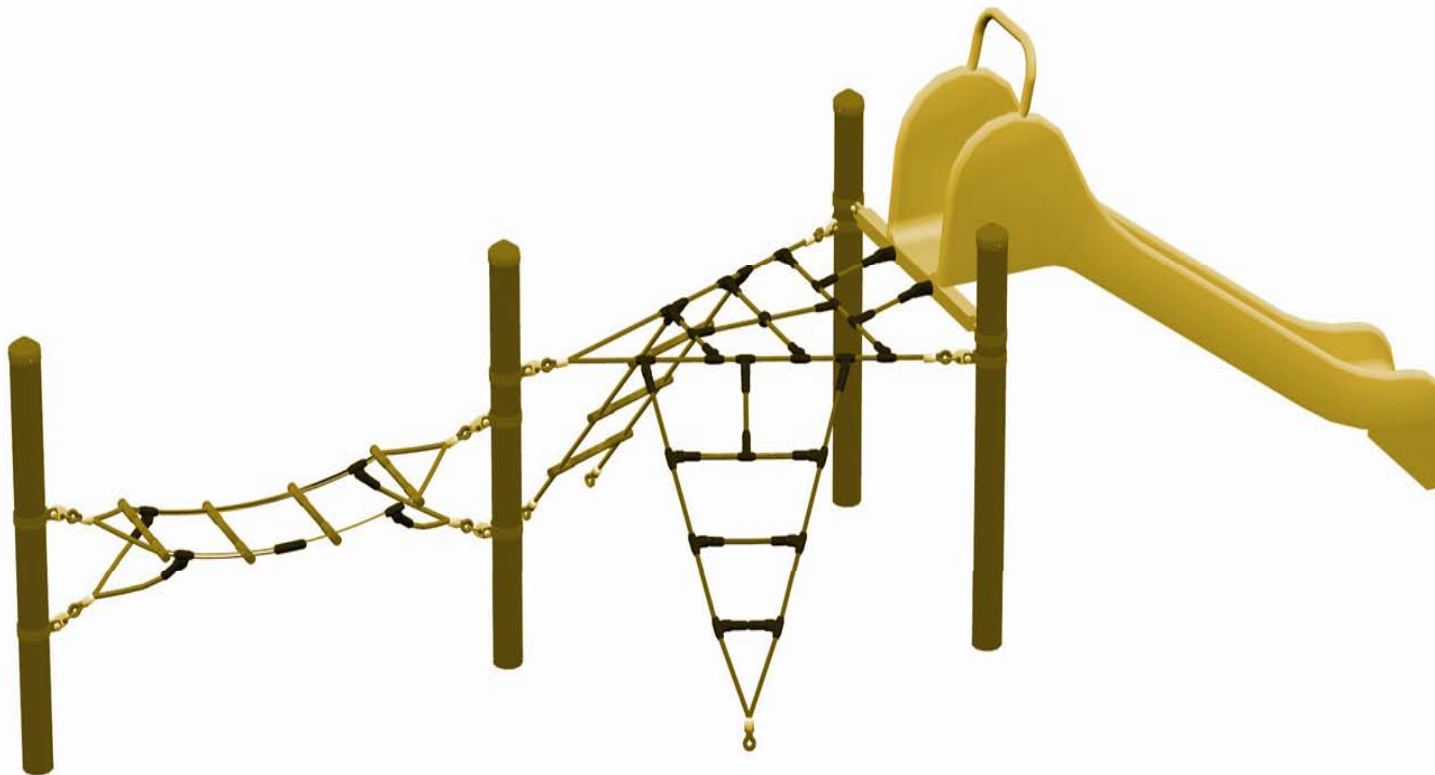

Witch's Slide & Net—Art No. 4591-20

Product Information:

Equipment Height:	1.30m
Up to Slide Bar:	1.70m
Space Requirement:	5.60m x 1.70m
Safety Zone:	8.70m x 4.70m
Fall Protection:	30.00 M2
Height of Fall:	1.00m

Equipment:

- 4 Steel Posts (Ø102mm) Hot-Dip Galvanised, 2m Length with Caps
 - Special Red Paint Included in Delivery for Application on Site by Installer
 - 1 GRP Slide
 - 1 Rope Ladder
 - 1 Climbing Net
 - 1 Ladder Walk
 - 1 Horizontal Net
- Ropes & Nets made of 16mm Hercules Rope with 6-Strand steel core