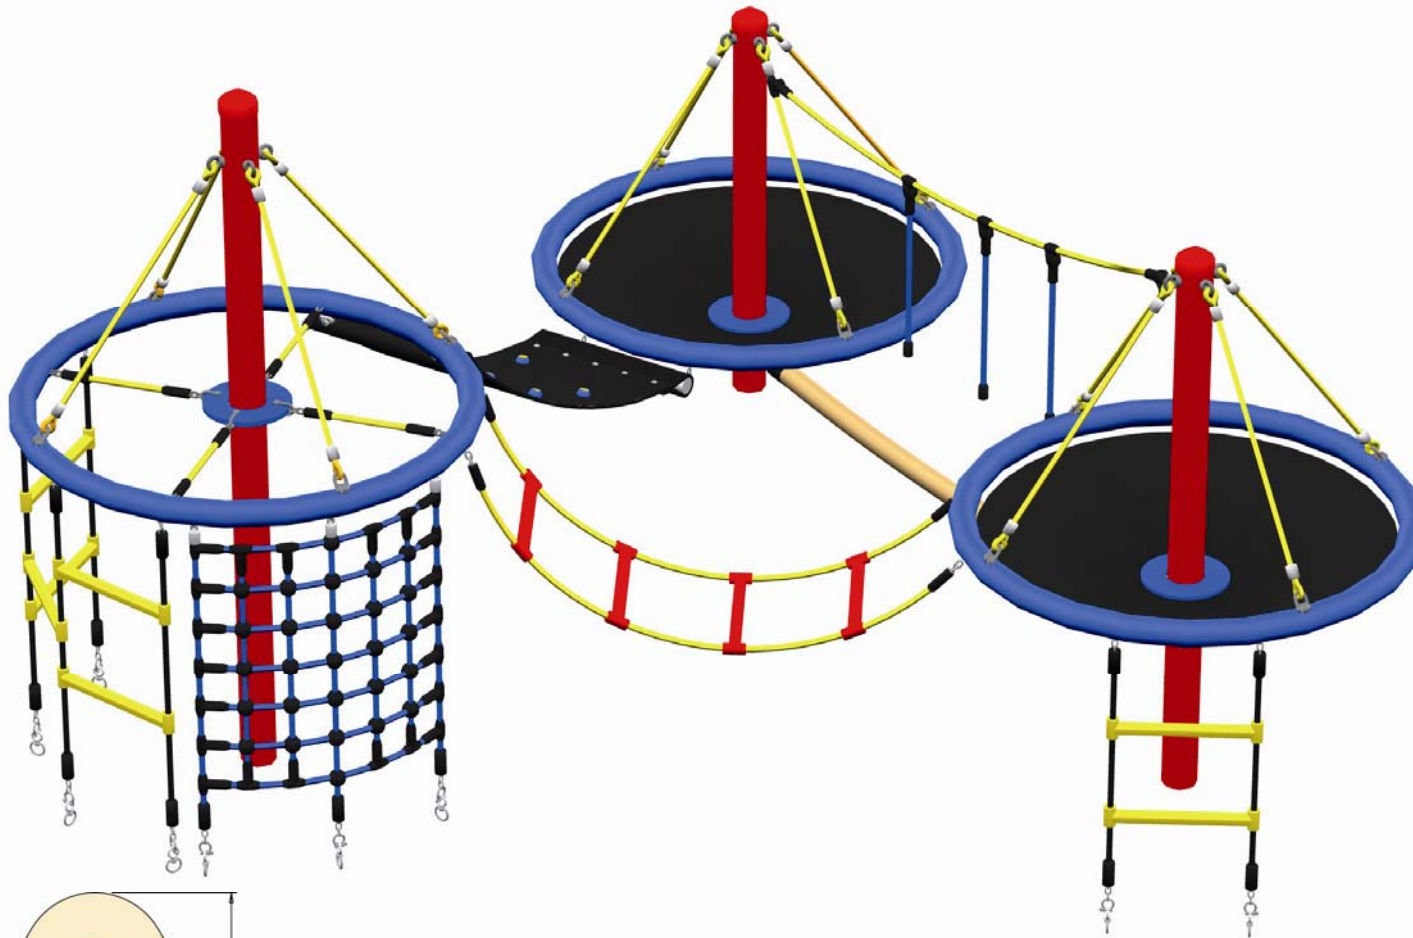

Fortuna Play Course—Art No. 4591-65

Product Information:

Equipment Height:	2.00m
Space Requirement:	3.80m x 3.45m
Safety Zone:	6.80m x 6.45m
Fall Protection:	33.50 M2
Height of Fall:	Max. 1.00m

Equipment:

- 1 Steel Posts (Ø102mm) Hot-Dip Galvanised, 3.00m Length with Caps
 - 2 Steel Posts (Ø102mm) Hot-Dip Galvanised, 2.40m Length with Caps
 - Special Red Paint Included in Delivery for Application on Site by Installer
 - 2 Original Huck Birds Nests (Ø 1.20m)
 - 1 Steel Ring Wound with Rope (Ø1.20m)
 - 1 Balancing Rope—pp Ø65mm
 - 3 Horizontal Rope Ladders with Plastic Rungs
 - 1 Horizontal Rubber Belt with Climbing Aids
 - 1 Horizontal Climbing Net
- Ropes & Nets made of 16mm Hercules Rope with 6-Strand steel core