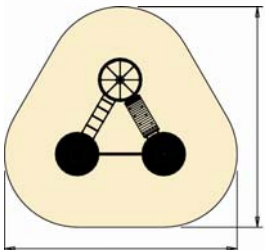

Fortuna Play Course—Art No. 4591-65

Product Information:

Equipment Height:	2.00m
Space Requirement:	3.80m x 3.45m
Safety Zone:	6.80m x 6.45m
Fall Protection:	33.50 M2
Height of Fall:	Max. 1.00m

Equipment:

- 1 Steel Posts (Ø102mm) Hot-Dip Galvanised, 3.00m Length with Caps
 - 2 Steel Posts (Ø102mm) Hot-Dip Galvanised, 2.40m Length with Caps
 - Special Red Paint Included in Delivery for Application on Site by Installer
 - 2 Original Huck Birds Nests (Ø 1.20m)
 - 1 Steel Ring Wound with Rope (Ø1.20m)
 - 1 Balancing Rope—pp Ø65mm
 - 3 Horizontal Rope Ladders with Plastic Rungs
 - 1 Horizontal Rubber Belt with Climbing Aids
 - 1 Horizontal Climbing Net
- Ropes & Nets made of 16mm Hercules Rope with 6-Strand steel core