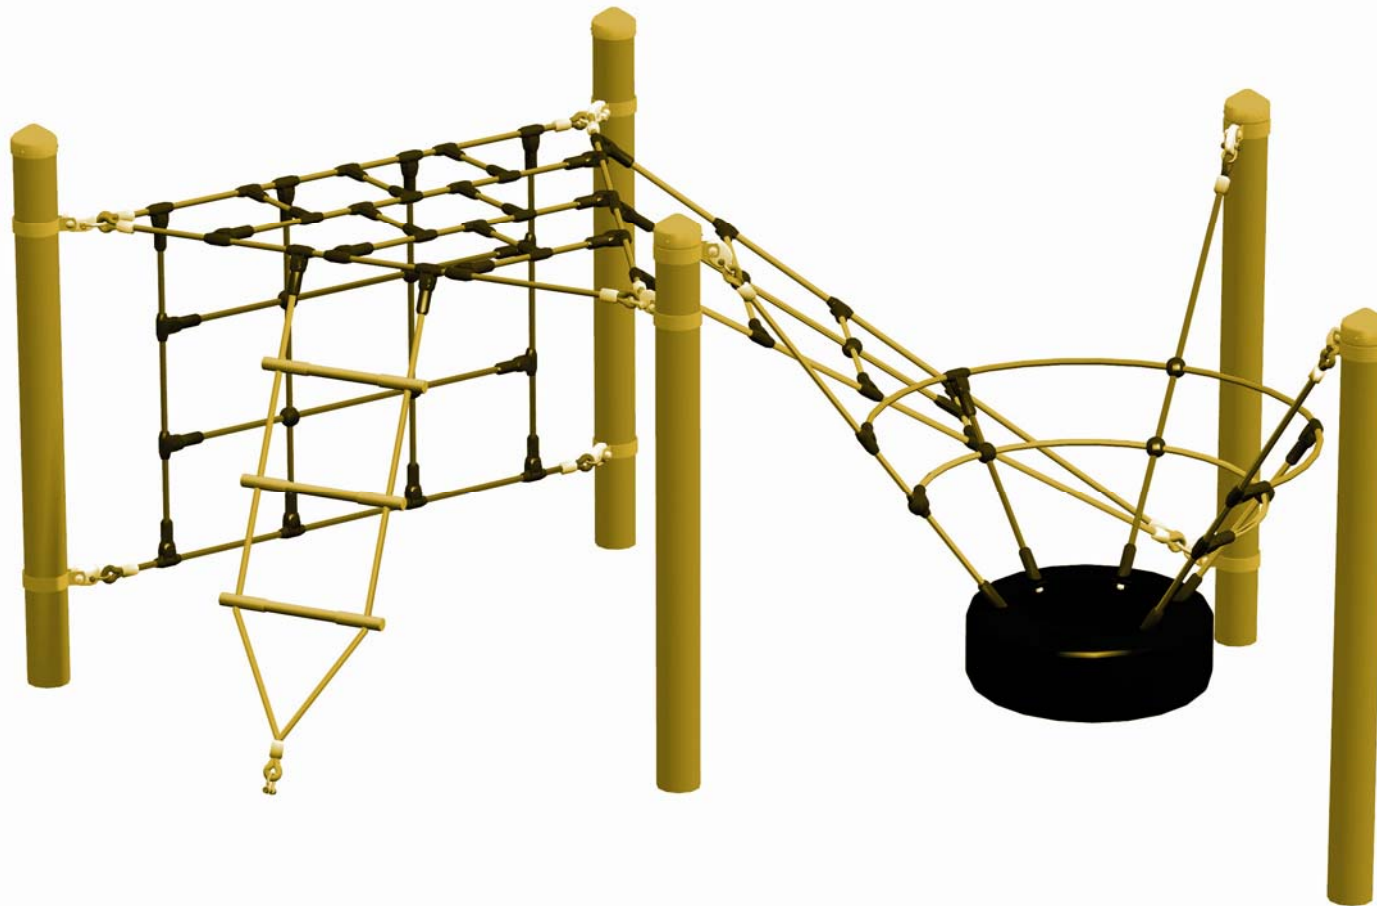

# Witch's Look Out—Art No. 4594-11

### Product Information:

Equipment Height:	1.30m
Space Requirement:	3.30m x 1.90m
Safety Zone:	6.30m x 4.90m
Fall Protection:	24.00 M2
Height of Fall:	1.10m

### Equipment:

- 5 Steel Posts (Ø102mm) Hot-Dip Galvanised, 2m Length with Caps
- Special Red Paint Included in Delivery for Application on Site by Installer
- 1 Tyre Swinger
- Ropes & Nets made of 16mm Hercules Rope with 6-Strand steel core