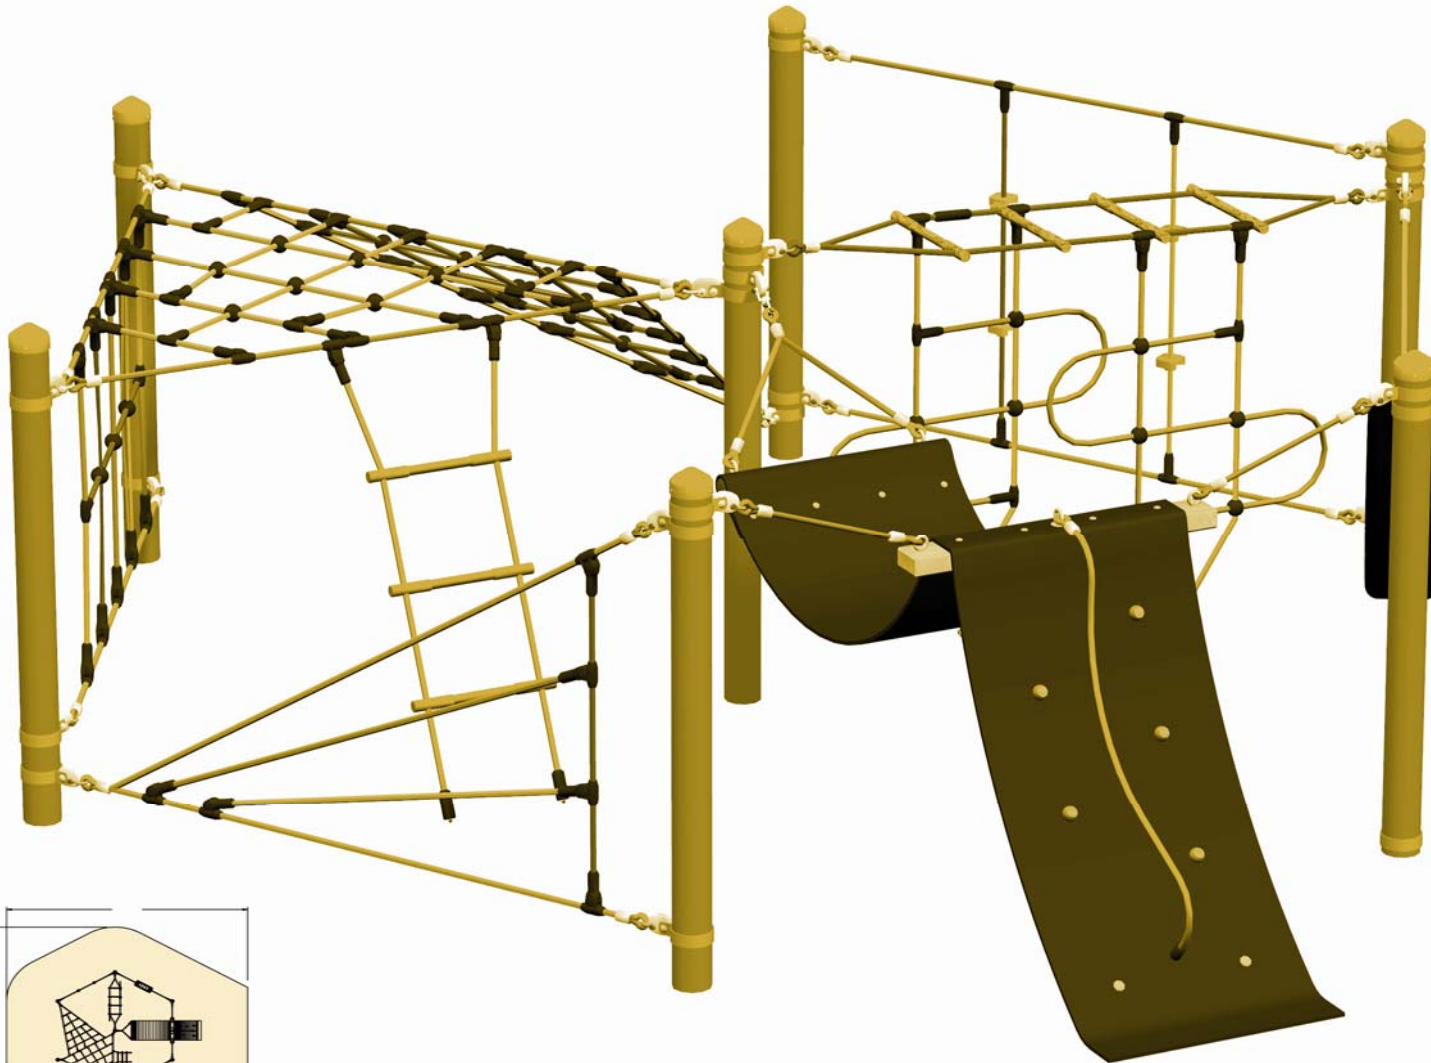

HUCK

PLAY

Witch's Hiding Place—Art No. 4594-53

Product Information:

Equipment Height:	1.30m
Space Requirement:	4.30m x 4.10m
Safety Zone:	7.30m x 7.10m
Fall Protection:	40.00 M2
Height of Fall:	1.20m

Equipment:

7 Steel Posts (Ø102mm) Hot-Dip Galvanised, 2m Length with Caps

Special Red Paint Included in Delivery for Application on Site by Installer

1 Horizontal Triangle Net

1 Angles Climbing Net

1 Hanging & Balancing Rope

1 Climbing Ladder

1 Radial Network

1 Tyre Net

1 Rubber Climber

1 Horizontal Rope Ladder

2 Double Rope Ladders

Ropes & Nets made of 16mm Hercules Rope with 6-Strand steel core