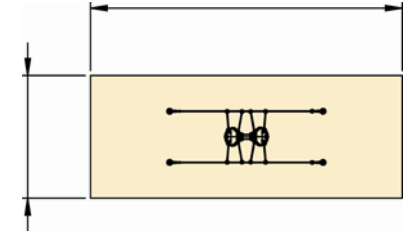

### Product Information:

Equipment Height:	1.60m
Space Requirement:	3.10m x 1.10m
Safety Zone:	6.10m x 2.40m
Fall Protection:	14.65 M2
Height of Fall:	Max. 1.00m

### Equipment:

- 4 Steel Posts (Ø102mm) Hot-Dip Galvanised, 2.00m Length with Caps
- Special Blue Paint Included in Delivery for Application on Site by Installer
- 2 Toddler Swing Seats (4693), facing each other
- 1 Set of Suspension Ropes & Tension Ropes Between Posts
- Ropes & Nets made of 16mm Hercules Rope with 6-Strand steel core