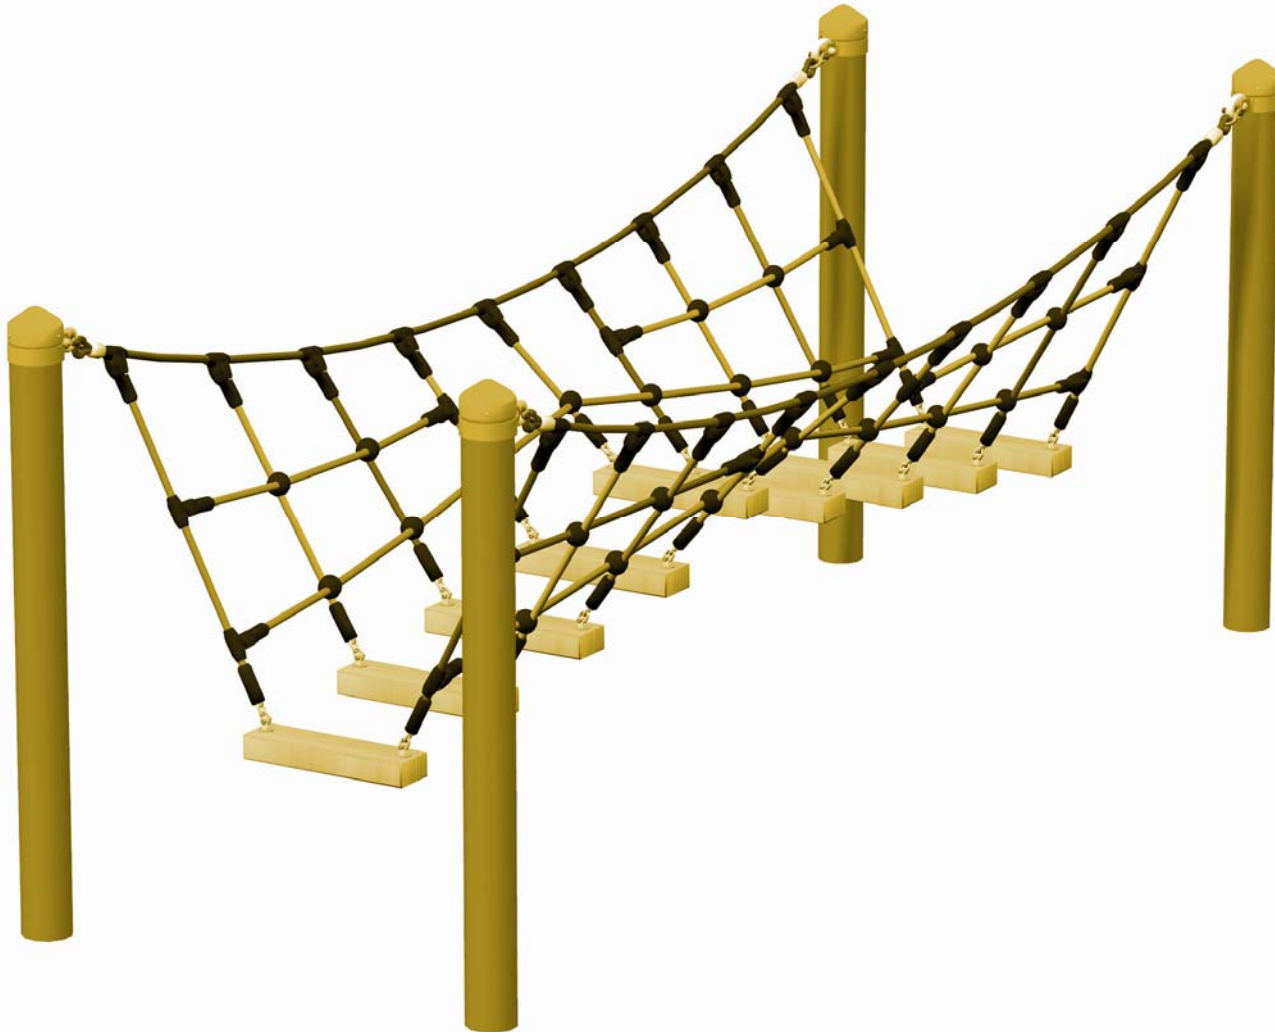

HUCK PLAY

Wooden Catwalk Adventure Bridge

Art No. 4959-20

Product Information:

Equipment Height:	1.20m
Space Requirement:	3.10m x 1.10m
Safety Zone:	6.10m x 4.10m
Fall Protection:	23.00 M2
Height of Fall:	Max. 0.80m

Equipment:

- 4 Steel Posts (Ø100mm) Hot-Dip Galvanised, 2.00m Length with Caps
- Special Blue Paint Included in Delivery for Application on Site by Installer
- Rope End Walkway with Timber Steps
- Ropes & Nets made of 16mm Hercules Rope with 6-Strand steel core