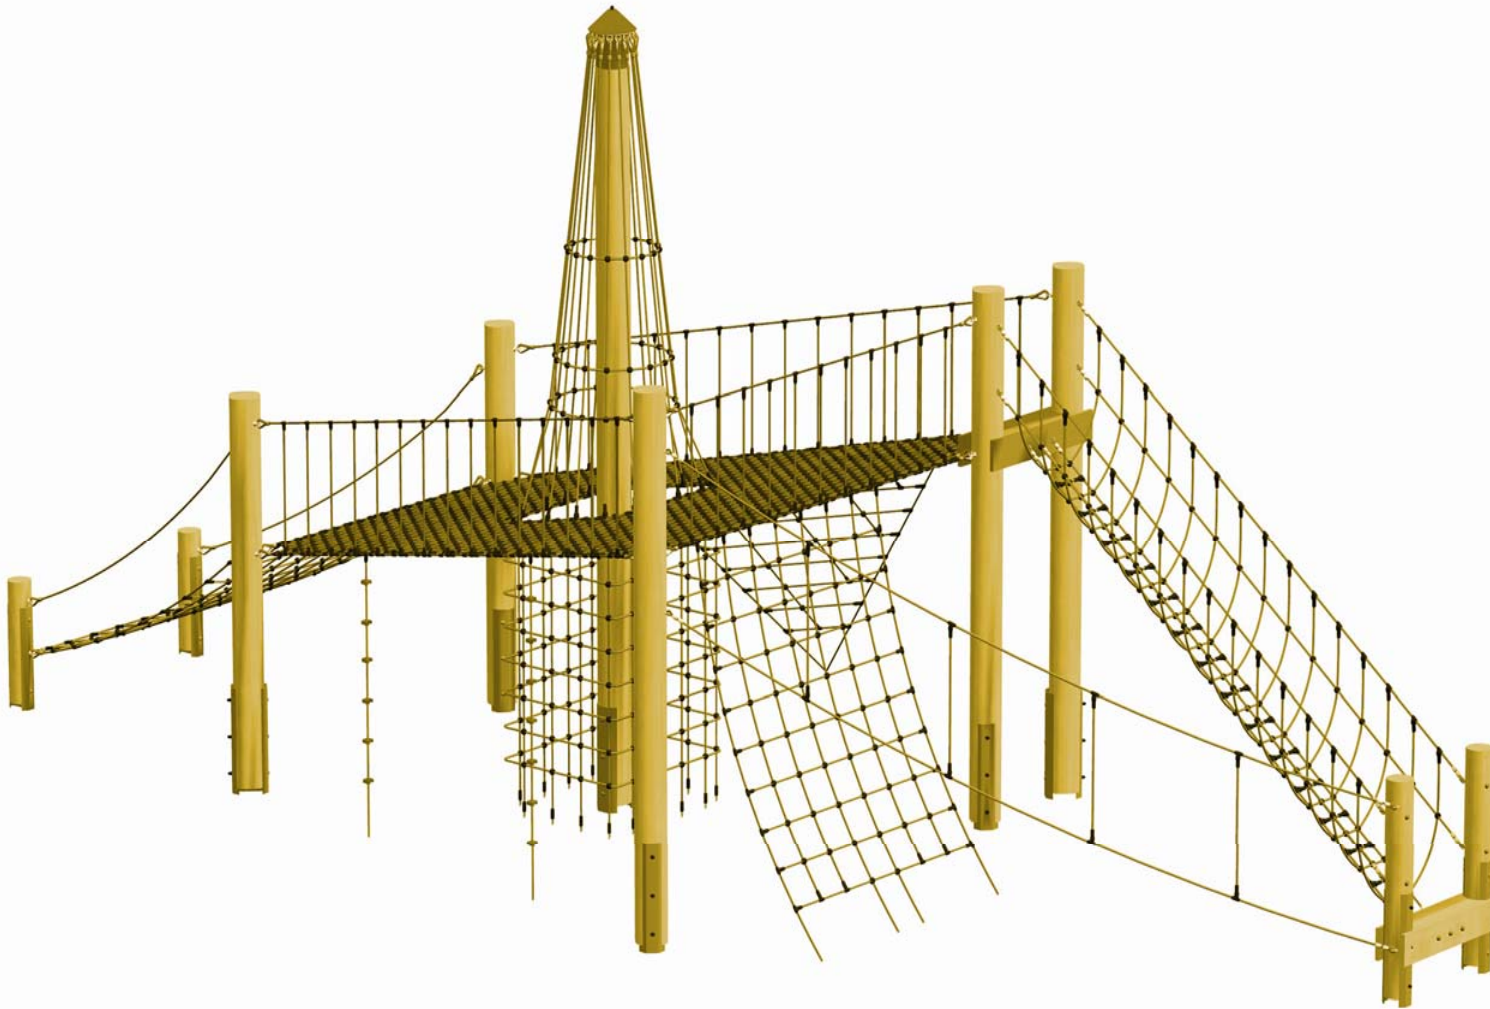

Launch Pad —Art No. 4631-10PS

Product Information:

Equipment Height:	5.80m
Space Requirement:	13.20m x 10.00m
Safety Zone:	16.20m x 12.00m
Fall Protection:	Min 122 M2
Height of Fall:	2.80m

Equipment:

Douglas Fir Posts (Ø 200-250 mm) in various lengths with post shoes

1 Trapeze Climbing Net

1 Flat Net with Net Chimney

1 Triangle Climbing Net

1 Hanging Ropes Set

2 Climbing Ropes

1 V-Bridge

Ropes & Nets made of 16mm Hercules Rope with 6-Strand steel core