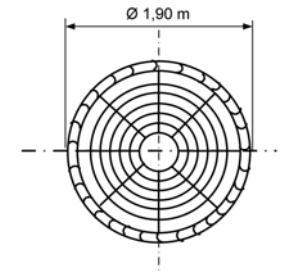

HUCK

PLAY

Midi Climbing Whirl—Art No. 20.01.135

Product Information:

Equipment Height:	2.95m
Space Requirement:	Ø 2.00m
Safety Zone:	
Legal Requirement:	Ø 7.00m
Recommended:	Ø 10.00m
Fall Protection:	Min 38.50 M2
Height of Fall:	1.70m

Equipment:

- 1 Steel Mast (Ø159mm), 3.80m Long
 - 1 Rotary Shoe
 - 1 Pack of Netting
 - 1 Coloured Aluminium Ring (Ø1.90m)
- Ropes & Nets made of 16mm Hercules Rope with 6-Strand Steel Core