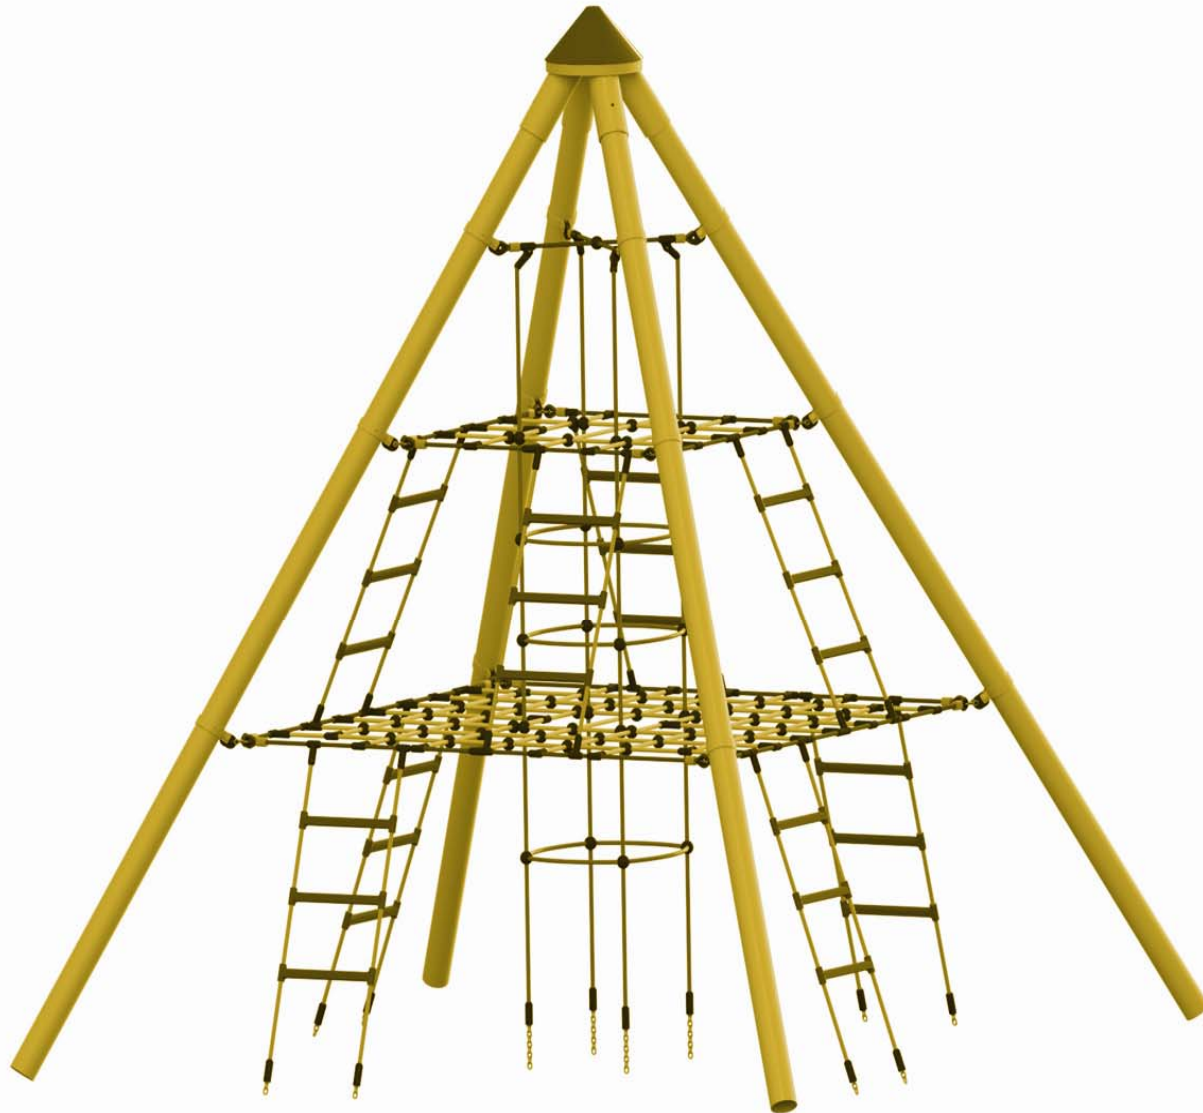

Midi Climbing Teepee —Art No. 4587-22

Product Information:

Equipment Height:	3.60m
Space Requirement:	3.35m x 3.35m
Safety Zone:	5.90m x 5.90m
Fall Protection:	Min 32.45 M2
Height of Fall:	2.15m

Equipment:

- 4 Steel Posts (Ø102mm), Length 5m. Hot-Dip Galvanised.
- Special Blue paint included in Delivery
- 1 Top Plate
- 2 Horizontal Net Bases
- 8 Rope Ladders
- 1 Climbing Chimney
- Ropes & Nets made of 16mm Hercules Rope with 6-Strand Steel Core