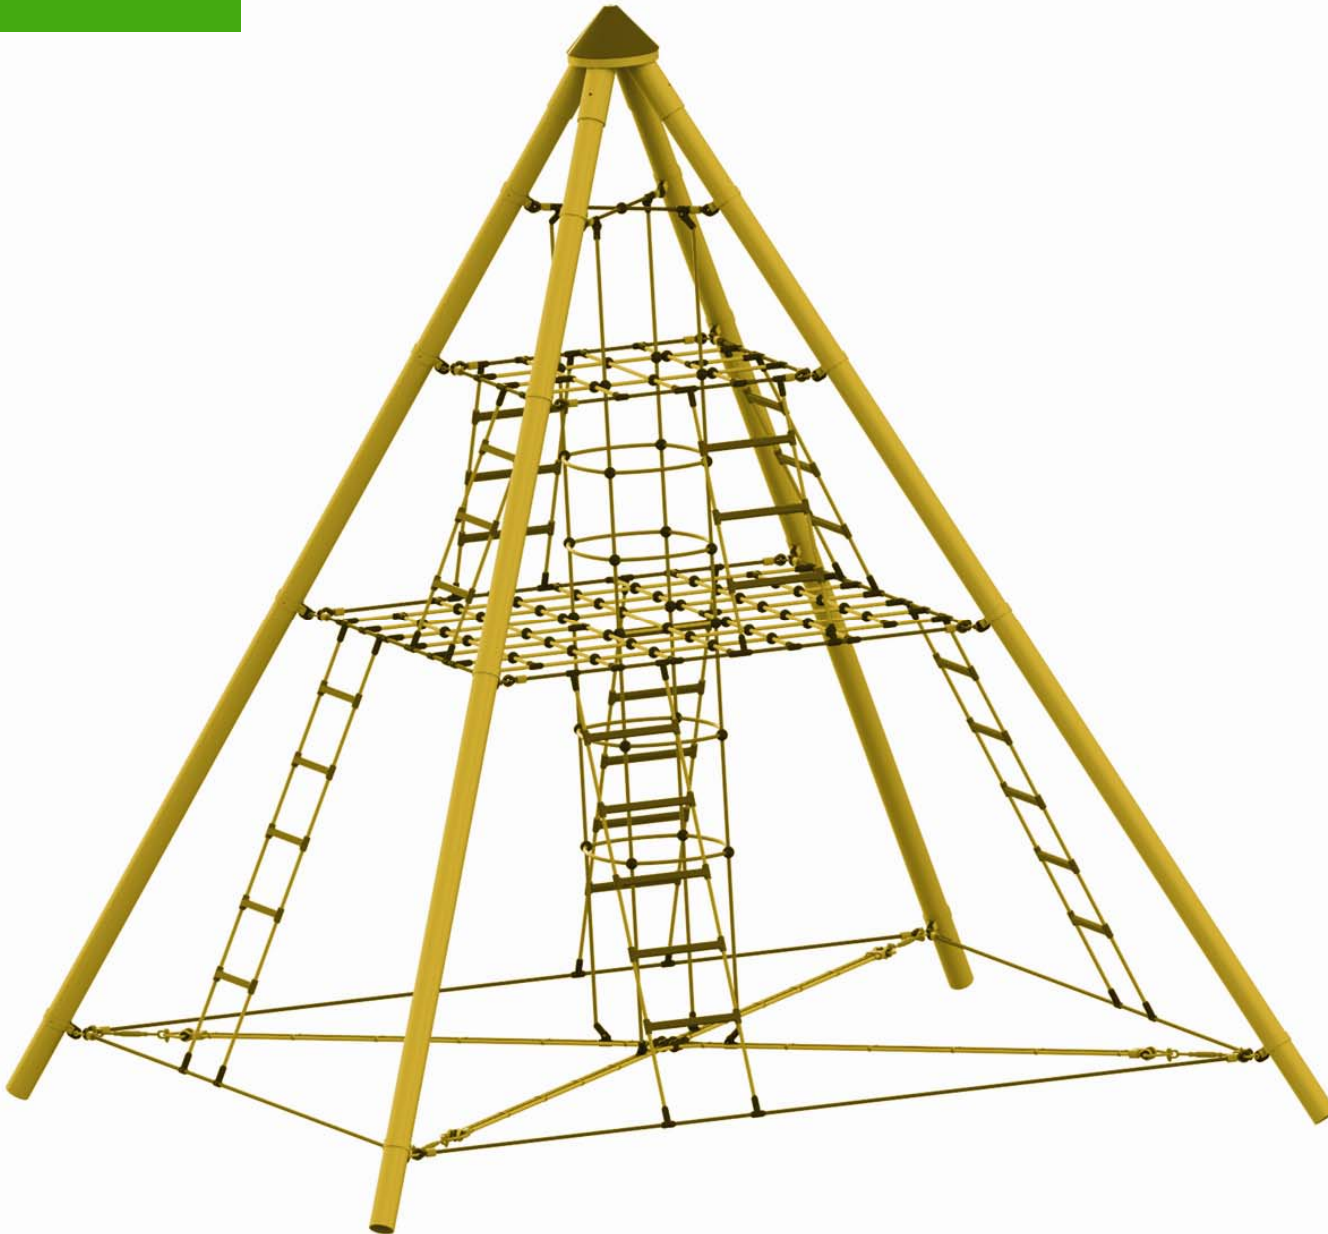

Maxi Climbing Teepee —Art No. 4587-21

Product Information:

| | |
|--------------------|---------------|
| Equipment Height: | 4.50m |
| Space Requirement: | 4.10m x 4.10m |
| Safety Zone: | 6.60m x 6.60m |
| Fall Protection: | Min 41.40 M2 |
| Height of Fall: | 3.00m |

Equipment:

- 4 Steel Posts (Ø102mm), Length 5m. Hot-Dip Galvanised.
- Special Blue paint included in Delivery
- 1 Top Plate
- 2 Horizontal Net Bases
- 1 Slackmaster Balancing Element
- 8 Rope Ladders
- 1 Climbing Chimney
- Ropes & Nets made of 16mm Hercules Rope with 6-Strand Steel Core