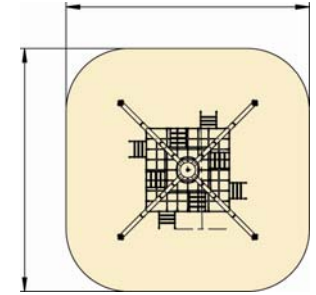

Maxi Climbing Teepee —Art No. 4587-21

Product Information:

| | |
|--------------------|---------------|
| Equipment Height: | 4.50m |
| Space Requirement: | 4.10m x 4.10m |
| Safety Zone: | 6.60m x 6.60m |
| Fall Protection: | Min 41.40 M2 |
| Height of Fall: | 3.00m |

Equipment:

- 4 Steel Posts (Ø102mm), Length 5m. Hot-Dip Galvanised.
- Special Blue paint included in Delivery
- 1 Top Plate
- 2 Horizontal Net Bases
- 1 Slackmaster Balancing Element
- 8 Rope Ladders
- 1 Climbing Chimney
- Ropes & Nets made of 16mm Hercules Rope with 6-Strand Steel Core