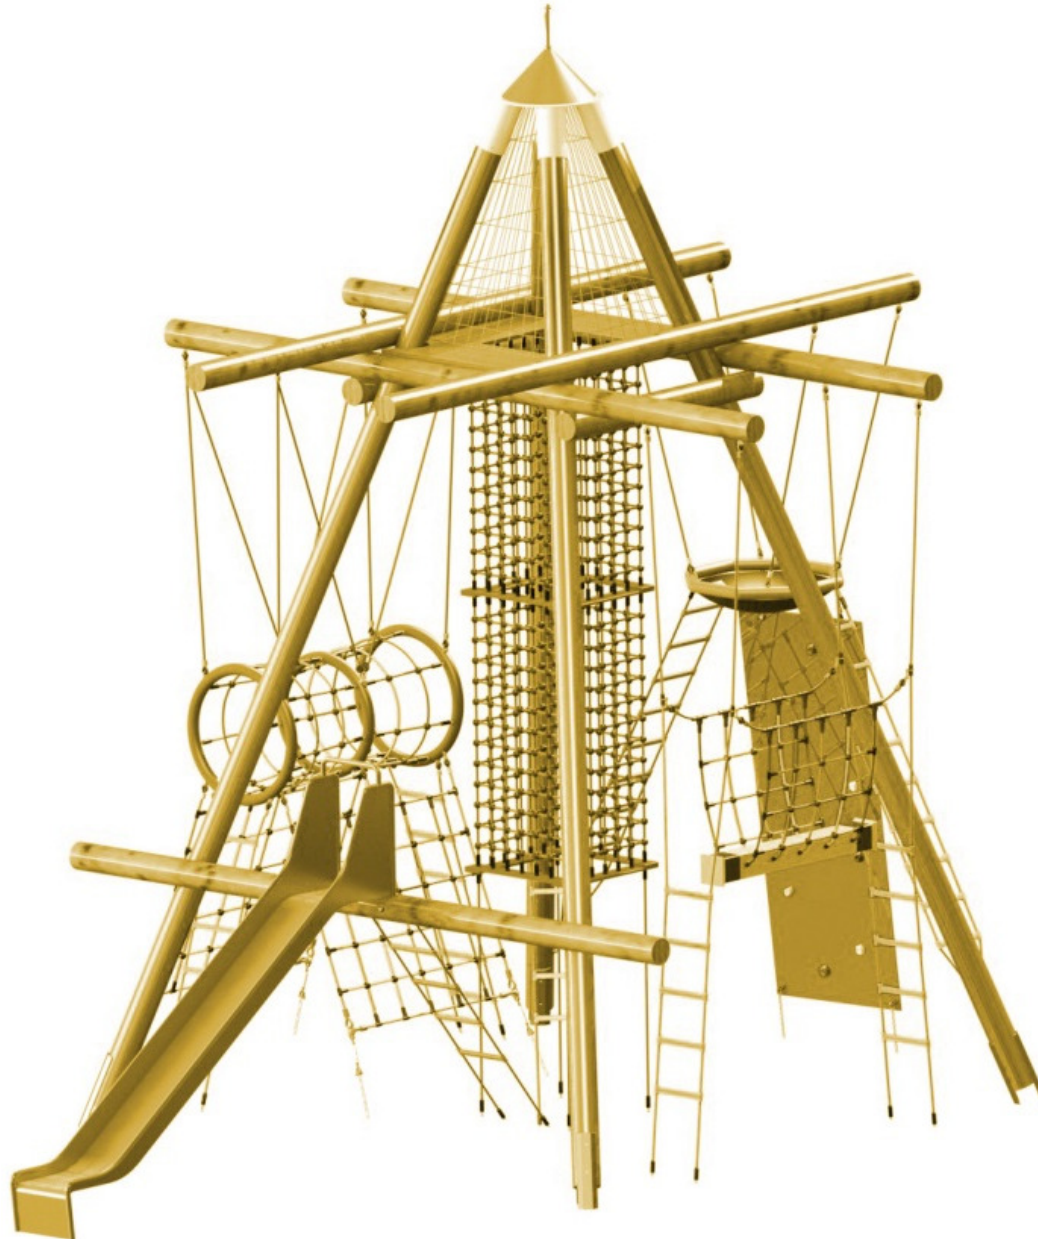

HUCK PLAY

“Black Forest” Birds Nest Tower – Art No. 4652-21

Product Information:

Equipment Height: 6.65m

Space Requirement: 7.85m x 5.65m

Safety Zone: 12.00m x 9.90m

Fall Protection: 82.20m²

Height of Fall: 3.00m

Equipment:

4 Douglas Fir Posts (Ø180mm), Hot-Dip Galvanised post shoes, Length 7m

4 Douglas Fir cross beams (Ø180mm), length 5m

2 Douglas Fir crossbeams (Ø180mm)

1 Vertical Climbing Chimney, 1 Horizontal Crawl Tunnel, 3 Climbing Nets, 8 Climbing Ladders, 5 Climbing Ropes, 1 Climbing Wall, 1 Original Huck (Ø1.00m) Birds Nest, 1 V-Shaped Net Bridge, 1 Stainless Steel Slide, Hercules Ropes & Nets (Ø16mm 6-Strand Steel Core)