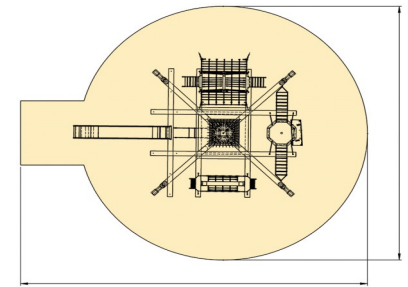

HUCK PLAY

“Black Forest” Birds Nest Tower – Art No. 4652-21

Product Information:

Equipment Height: 6.65m

Space Requirement: 7.85m x 5.65m

Safety Zone: 12.00m x 9.90m

Fall Protection: 82.20m²

Height of Fall: 3.00m

Equipment:

4 Douglas Fir Posts (Ø180mm), Hot-Dip Galvanised post shoes, Length 7m

4 Douglas Fir cross beams (Ø180mm), length 5m

2 Douglas Fir crossbeams (Ø180mm)

1 Vertical Climbing Chimney, 1 Horizontal Crawl Tunnel, 3 Climbing Nets, 8 Climbing Ladders, 5 Climbing Ropes, 1 Climbing Wall, 1 Original Huck (Ø1.00m) Birds Nest, 1 V-Shaped Net Bridge, 1 Stainless Steel Slide, Hercules Ropes & Nets (Ø16mm 6-Strand Steel Core)