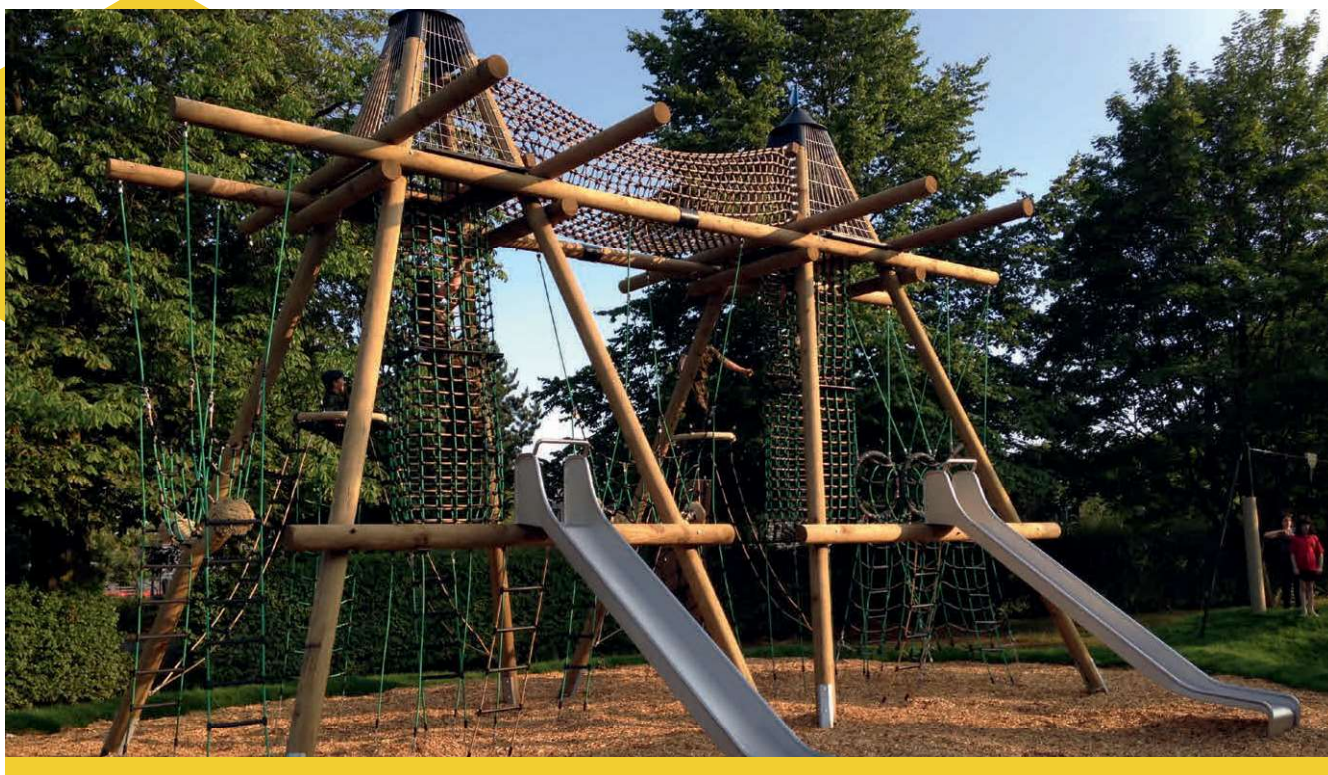

Bird's Nest Tower "Black Forest"-Combi

Art. No. 4652-23

For symbol explanation see folding card at the back

-  6.90 m
-  10.40 x 8.20 m
-  127.00 m²
-  13.70 x 12.10 m
-  2.95 m
-  5.85 m³
-  107
- 