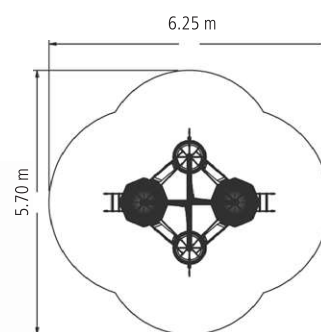

# Mini Bird's Nest Tree

Art. No. 4652-30

For symbol explanation see folding card at the back

- 2.85 m
- 3.70 x 3.15 m
- 26.00 m<sup>2</sup>
- 6.25 x 5.70 m
- 0.80 m
- 0.40 m<sup>3</sup>
- 18
- 

Equipment  
 1 Steel posts (Ø 102 mm),  
 hot-dip galvanised,  
 length 3.40 m, with plastic cap  
 4 steel cross posts (Ø 102 mm),  
 hot-dip galvanised, with plastic cap