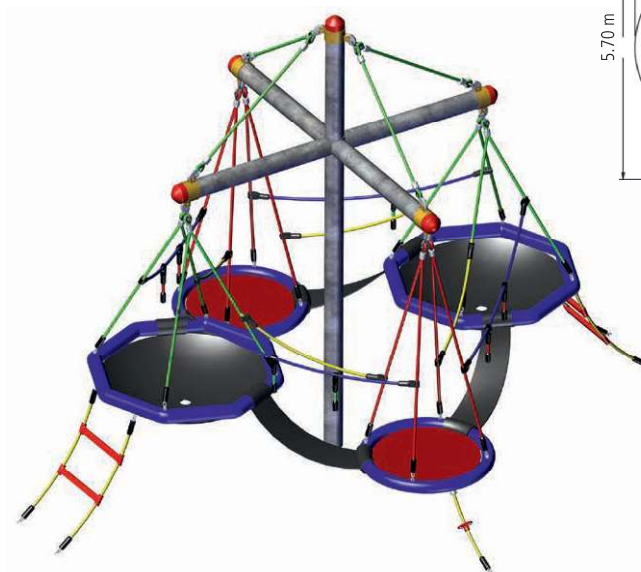

# Mini Bird's Nest Tree

Art. No. 4652-30

For symbol explanation see folding card at the back

- 2.85 m
- 3.70 x 3.15 m
- 26.00 m<sup>2</sup>
- 6.25 x 5.70 m
- 0.80 m
- 0.40 m<sup>3</sup>
- 18
- 

Equipment  
 1 Steel posts (Ø 102 mm),  
 hot-dip galvanised,  
 length 3.40 m, with plastic cap  
 4 steel cross posts (Ø 102 mm),  
 hot-dip galvanised, with plastic cap