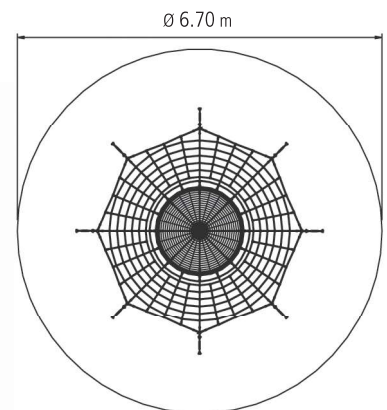

# Rope Net Pyramid DINO 3

Art. No. 10.03.100S

Art. No. 10.03.100E, to dig-in version

For symbol explanation see folding card at the back

-  3.20 m
-  Ø 5.60 m
-  35.00 m<sup>2</sup>
-  Ø 6.70 m
-  1.75 m
-  3.10 m<sup>3</sup>
-  27
- 
- 