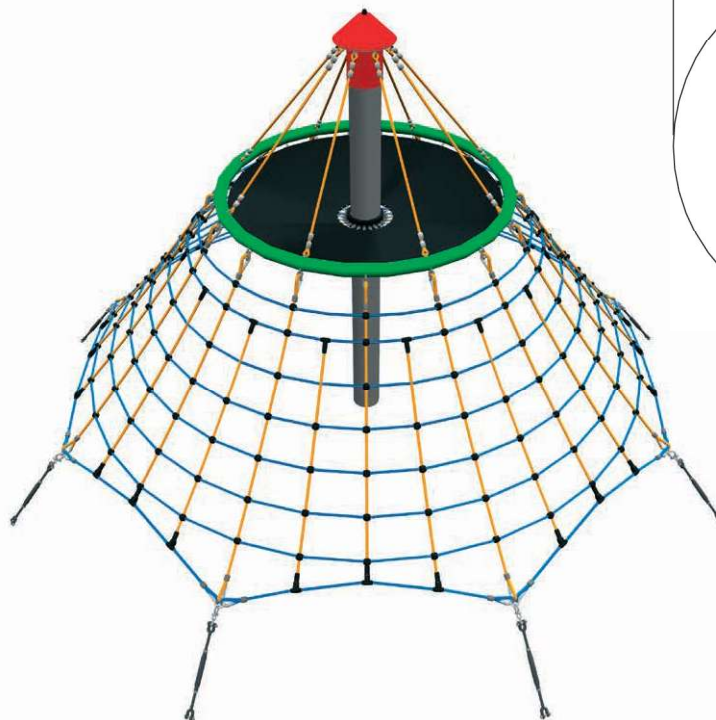

# Rope Net Pyramid DINO 3

Art. No. 10.03.100S

Art. No. 10.03.100E, to dig-in version

For symbol explanation see folding card at the back

-  3.20 m
-  Ø 5.60 m
-  35.00 m<sup>2</sup>
-  Ø 6.70 m
-  1.75 m
-  3.10 m<sup>3</sup>
-  27
- 
- 

DINO rope net pyramids  
with large bird's nest  
for chilling out.