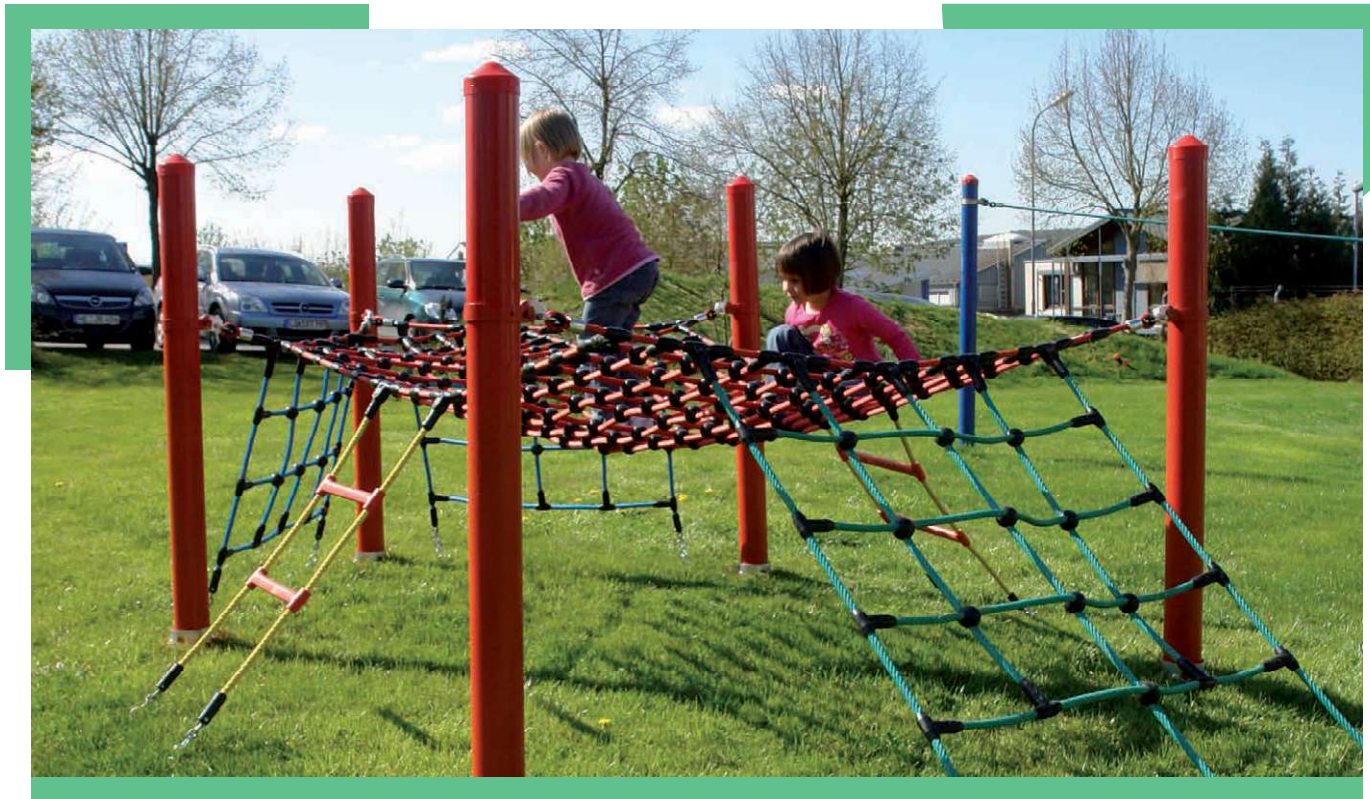

"Junior" Play Ship

Art. No. 4642-10

For symbol explanation see folding card at the back

-  1.44 m
-  4.20 x 1.40 m
-  23.10 m²
-  6.70 x 4.10 m
-  0.80 m
-  1.95 m³
-  12
- 

Equipment
5 Steel posts (Ø 102 mm),
hot-dip galvanised,
length 2.40 m,
with plastic cap