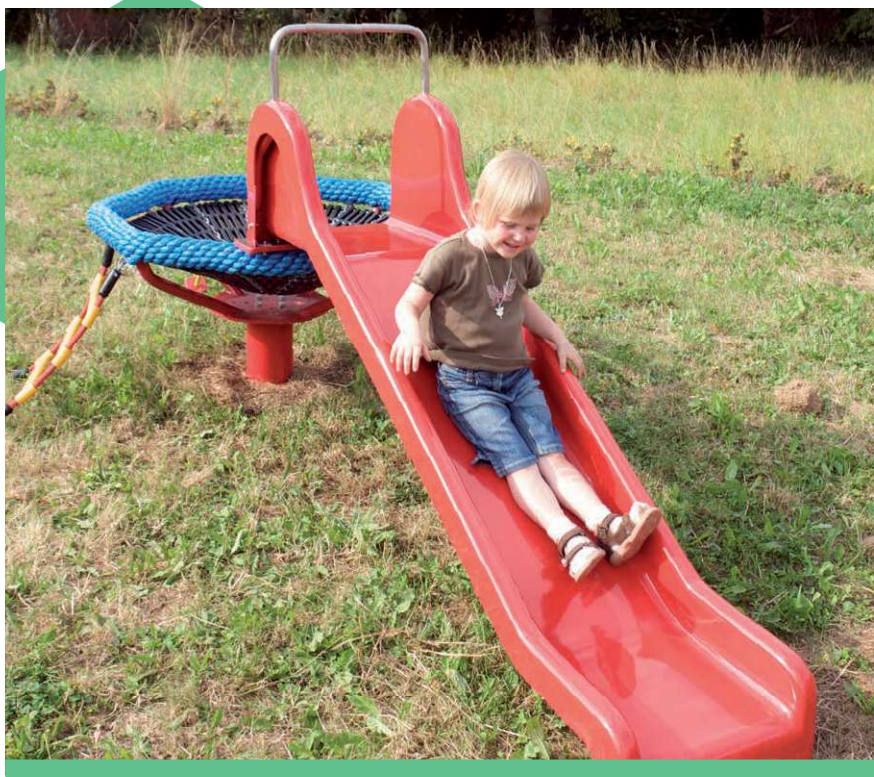

Sparrow's Nest with slide

Art. No. 4668-31, to dig in

For symbol explanation see folding card at the back

-  0.55 m (from top of slide rail: 1.10m)
-  1.65 x 2.90 m
-  18.44 m²
-  5.80 x 4.60 m
-  0.55 m
-  6
- 