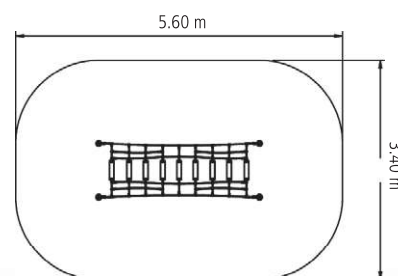

"Wooden Catwalk" Adventure Bridge

Art. No. 4959-20

For symbol explanation see folding card at the back

-  1.44 m
-  3.10 x 1.10 m
-  17.00 m²
-  5.60 x 3.40 m
-  0.60 m
-  1.80 m³
-  9
- 

Equipment
 4 Steel posts (Ø 102 mm),
 hot-dip galvanised, length 2.40 m,
 with plastic cap