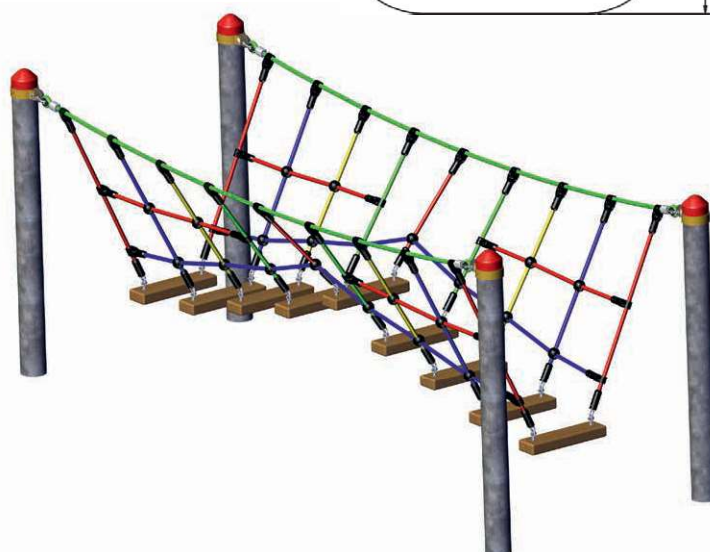

"Wooden Catwalk" Adventure Bridge

Art. No. 4959-20

For symbol explanation see folding card at the back

-  1.44 m
-  3.10 x 1.10 m
-  17.00 m²
-  5.60 x 3.40 m
-  0.60 m
-  1.80 m³
-  9
- 

Equipment
 4 Steel posts (Ø 102 mm),
 hot-dip galvanised, length 2.40 m,
 with plastic cap