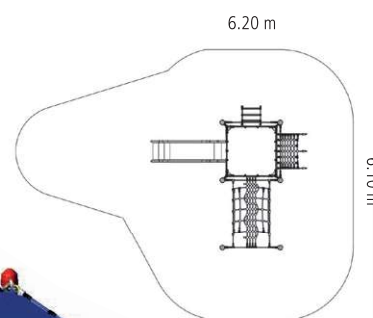

Climbing Equipment "Colour mix"

Art. No. 4960-500, Powder-coated steel posts (Colour tone as required)

Art. No. 4960-500F, Hot dip galvanized steel

For symbol explanation see folding card at the back

- 3.55 m
- 3.45 x 3.15 m
- 28.00 m²
- 6.20 x 6.10 m
- 1.00 m
- 2.10 m³
- 11
-

Post Lengths

Art. No. 4960-500 and Art. No. 4960-500F

2 posts, each 4.50 m

2 posts, each 4.00 m

2 posts, each 2.50 m

Art. No. 4960-500

6 Steel posts (Ø 102 mm), hot-dip galvanized and powder coated (colour as requested), with plastic cap

Art. No. 4960-500F

6 Steel posts (Ø 102 mm), hot-dip galvanized, with plastic cap